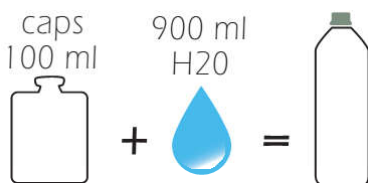

PACK SIZE:

Unit-doses 100ml – 60 pcs/carton

TECHNICAL DATA:

Physical state: liquid

Colour: green

Odour: cedar

pH: 10,90 +/- 0,50

Density: 1,020 +/- 0,025 Kg/L

COMPOSITION:

See MSDS. Ingredients compliant with CE Reg. 648/2004

CAUTIONS:

Causes serious eye damage. Causes skin irritation. Harmful to aquatic life with long lasting effects. Contains: CITRONELLA OIL, EUCALIPTUS CITRIODORA, CITRAL, (R)-P-MENTHA-1,8-DIENE. May produce an allergic reaction. Avoid release to the environment. Wear protective gloves / protective clothing / eye protection / face protection. IF ON SKIN: Wash with plenty of soap and water. Immediately call a POISON CENTER or doctor / physician. Contains: BRANCHED ALKYL ALCOHOL (C11-C13) ETHOXYLATES.

Danger